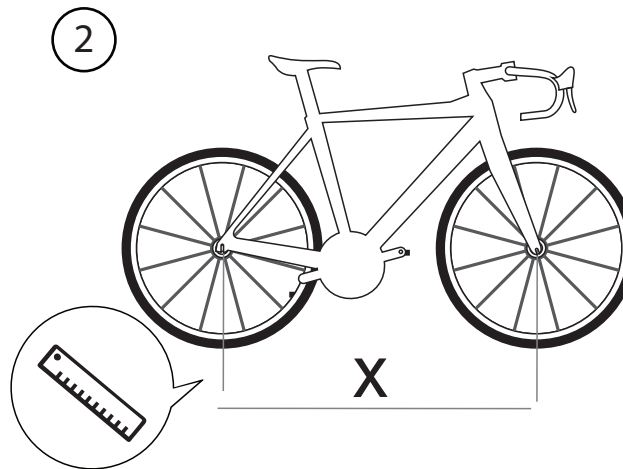

PRO Mega travel Bag
INSTRUCTIONS
PRSI0041

- A** Bike travel bag
- B** Bike Bracket
- C** Foam block (a) x2
- D** Foam block (b) x1 x3
- E** Helmet/shoes bag x1
- F** Frame pad x1
- G** Chain cover x1
- H** Long rods x2
- Ha** Short rods x4
- Hb** Wheel rods x4
- I** x4
- J** Chain x1
- K** x1
- L** x2

FRONT-FORK

REAR-FORK

6

7

14