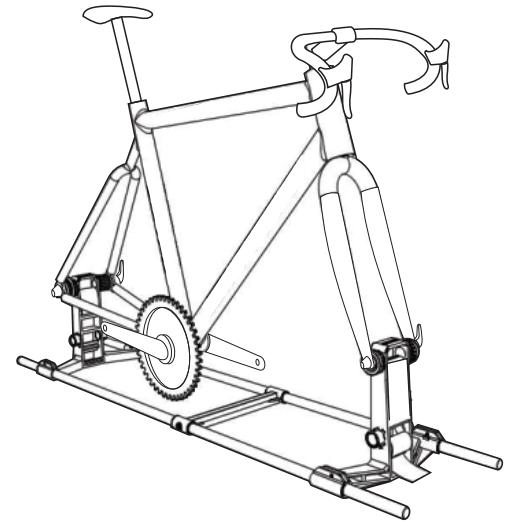

PRO Mega travel Bag
INSTRUCTIONS
PRSI0041

- A** Bike travel bag
- B** Bike Bracket
- C** Foam block (a) x2
- D** Foam block (b) x1 x3
- E** Helmet/shoes bag x1
- F** Frame pad x1
- G** Chain cover x1
- H** Long rods x2
- Ha** Short rods x4
- Hb** Wheel rods x4
- I** x4
- J** Chain x1
- K** x1
- L** x2

FRONT-FORK

REAR-FORK

6

7

14