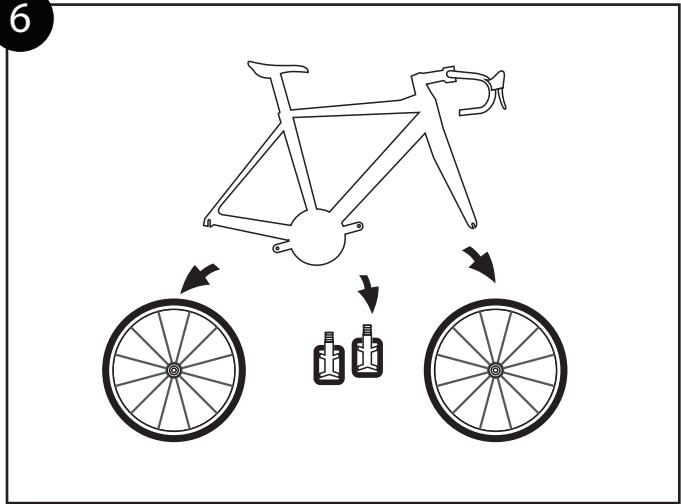

PRO Mega travel Bag
INSTRUCTIONS
PRSI0041

- A** Bike travel bag
- B** Bike Bracket
- C** Foam block (a) x2
- D** Foam block (b) x1 x3
- E** Helmet/shoes bag x1
- F** Frame pad x1
- G** Chain cover x1
- H** Long rods x2
- Ha** Short rods x4
- Hb** Wheel rods x4
- I** x4
- J** Chain x1
- K** x1
- L** x2

FRONT-FORK

REAR-FORK

6

7

14