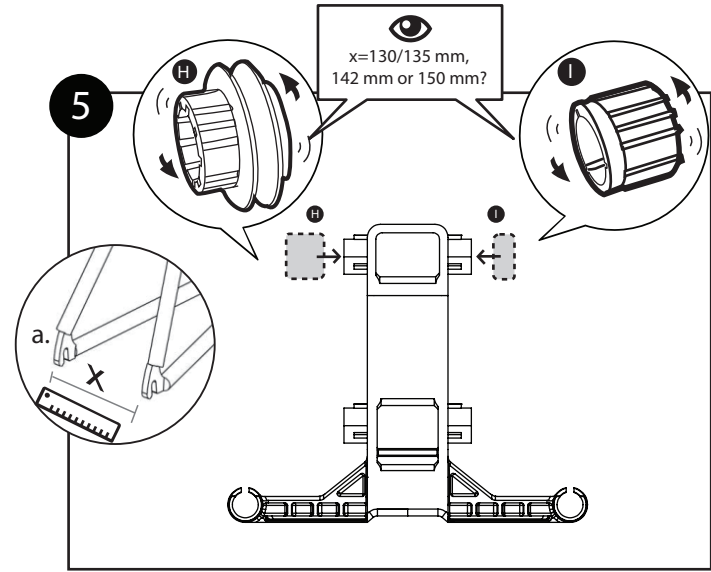

PRO Mega travel Bag
INSTRUCTIONS
PRSI0041

- A** Bike travel bag
- B** Bike Bracket
- C** Foam block (a) x2
- D** Foam block (b) x1 x3
- E** Helmet/shoes bag x1
- F** Frame pad x1
- G** Chain cover x1
- H** Long rods x2
- Ha** Short rods x4
- Hb** Wheel rods x4
- I** x4
- J** Chain x1
- K** x1
- L** x2

FRONT-FORK

REAR-FORK

6

7

14