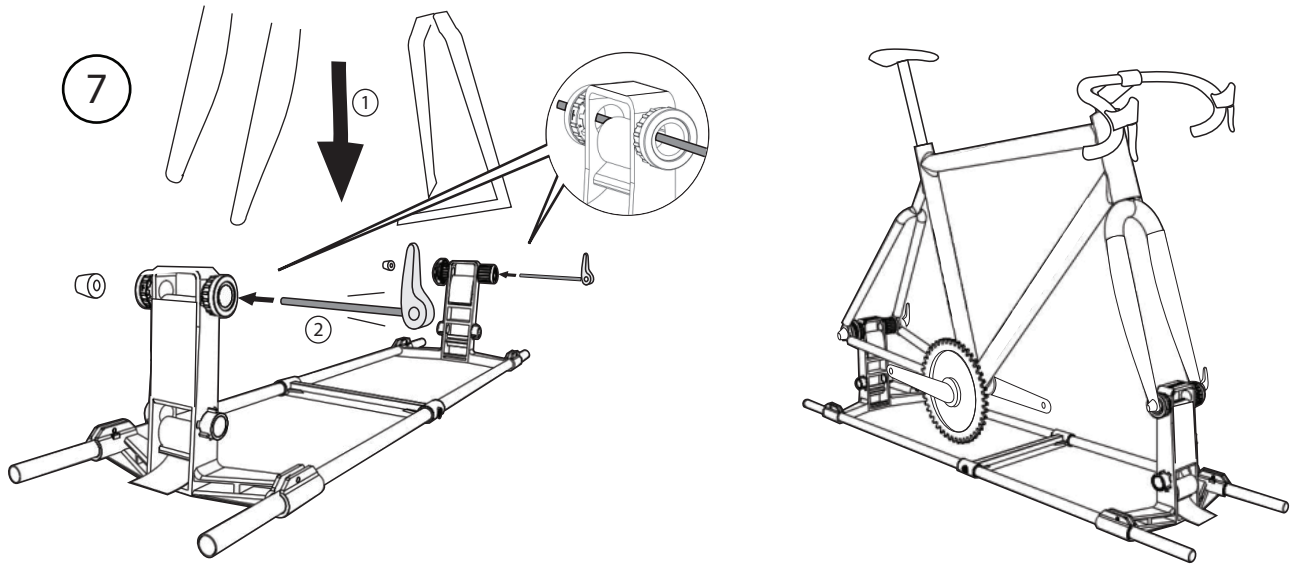

PRO Mega travel Bag
INSTRUCTIONS
PRSI0041

- A** Bike travel bag
- B** Bike Bracket
- C** Foam block (a) x2
- D** Foam block (b) x1 x3
- E** Helmet/shoes bag x1
- F** Frame pad x1
- G** Chain cover x1
- H** Long rods x2
- Ha** Short rods x4
- Hb** Wheel rods x4
- I** x4
- J** Chain x1
- K** x1
- L** x2

FRONT-FORK

REAR-FORK

6

7

14